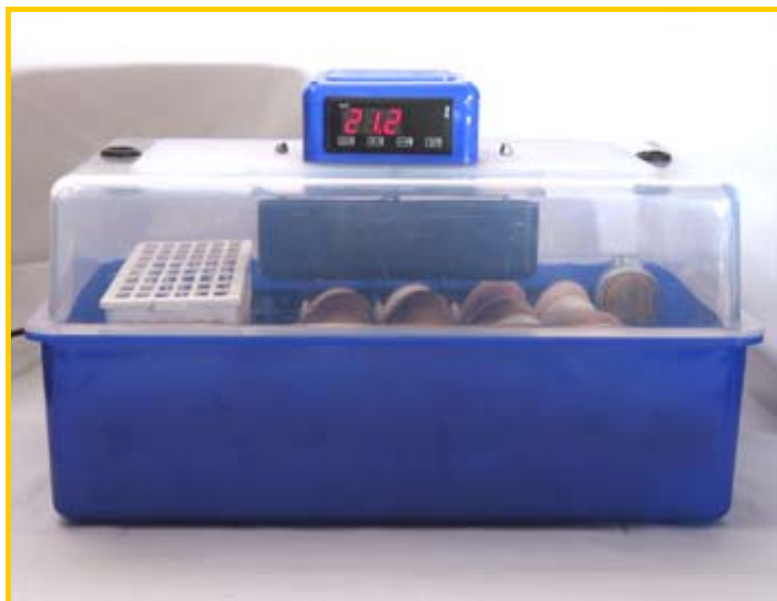

Multi-purpose usage Feel functionality

PD30c

Yumurta Kapasitesi			
	Setter	Hatcher	TOTAL
Hen	20	6	26
Quail	36-52*	20	56- 72*
Turkey	12	5	17
Partridge	28	15	43
Pheasant	24	12	36
Duck	12	5	17
Goose	9	3	12

PRODI 's best seller model with **20 chicken egg setting** and **6 egg hatching** capacity. Fully digital temperature control and fully automatic egg turning with **Conturn30**.

Combined usage with separated setter and hatcher parts gives chance user to do setting and hatching process at the same time.

Eggs are set partially and even different poultry eggs having different incubation time can be set at the same time.

Features

- 220/230 Volt – 50/60 HZ.
- Plastic cabinet with **transparent cover**
- **Forced ventilation** by unique fan with protective cover
- **Conturn30** is combined with **CS6** hatchery basket
- 2 pieces **water tray** for humidification
- Adjustable **digital temperature control** with digital display and electronic temperature sensor (decimal display- 0.1, precise PID control)

Optionals

- Wet Bulb thermometer (measurement of humidity)
- QT13- quail trays (increase quail egg capacity from 56 to 72)

Product page: PD30c : www.kulucka.com/eng/pd30c.html