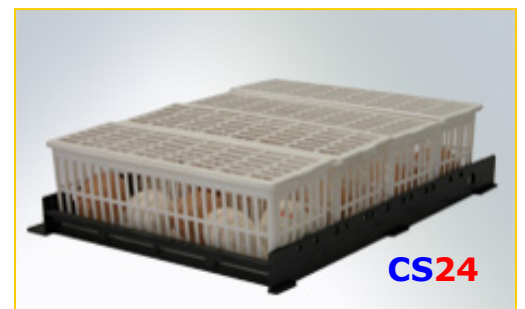

## PD50c

Egg Capacity			
	Setter	Hatcher	TOTAL
<b>Hen</b>	30	24	54
<b>Quail</b>	54-78*	80	134-158*
<b>Turkey</b>	20	20	40
<b>Partridge</b>	42	60	102
<b>Pheasant</b>	36	48	84
<b>Duck</b>	20	20	40
<b>Goose</b>	12	12	24

**PRODI** 's combined model with **30 chicken egg setting** and **24 chicken egg hatching capacity**.

**Fully digital temperature control and fully automatic egg turning with Conturn30.**